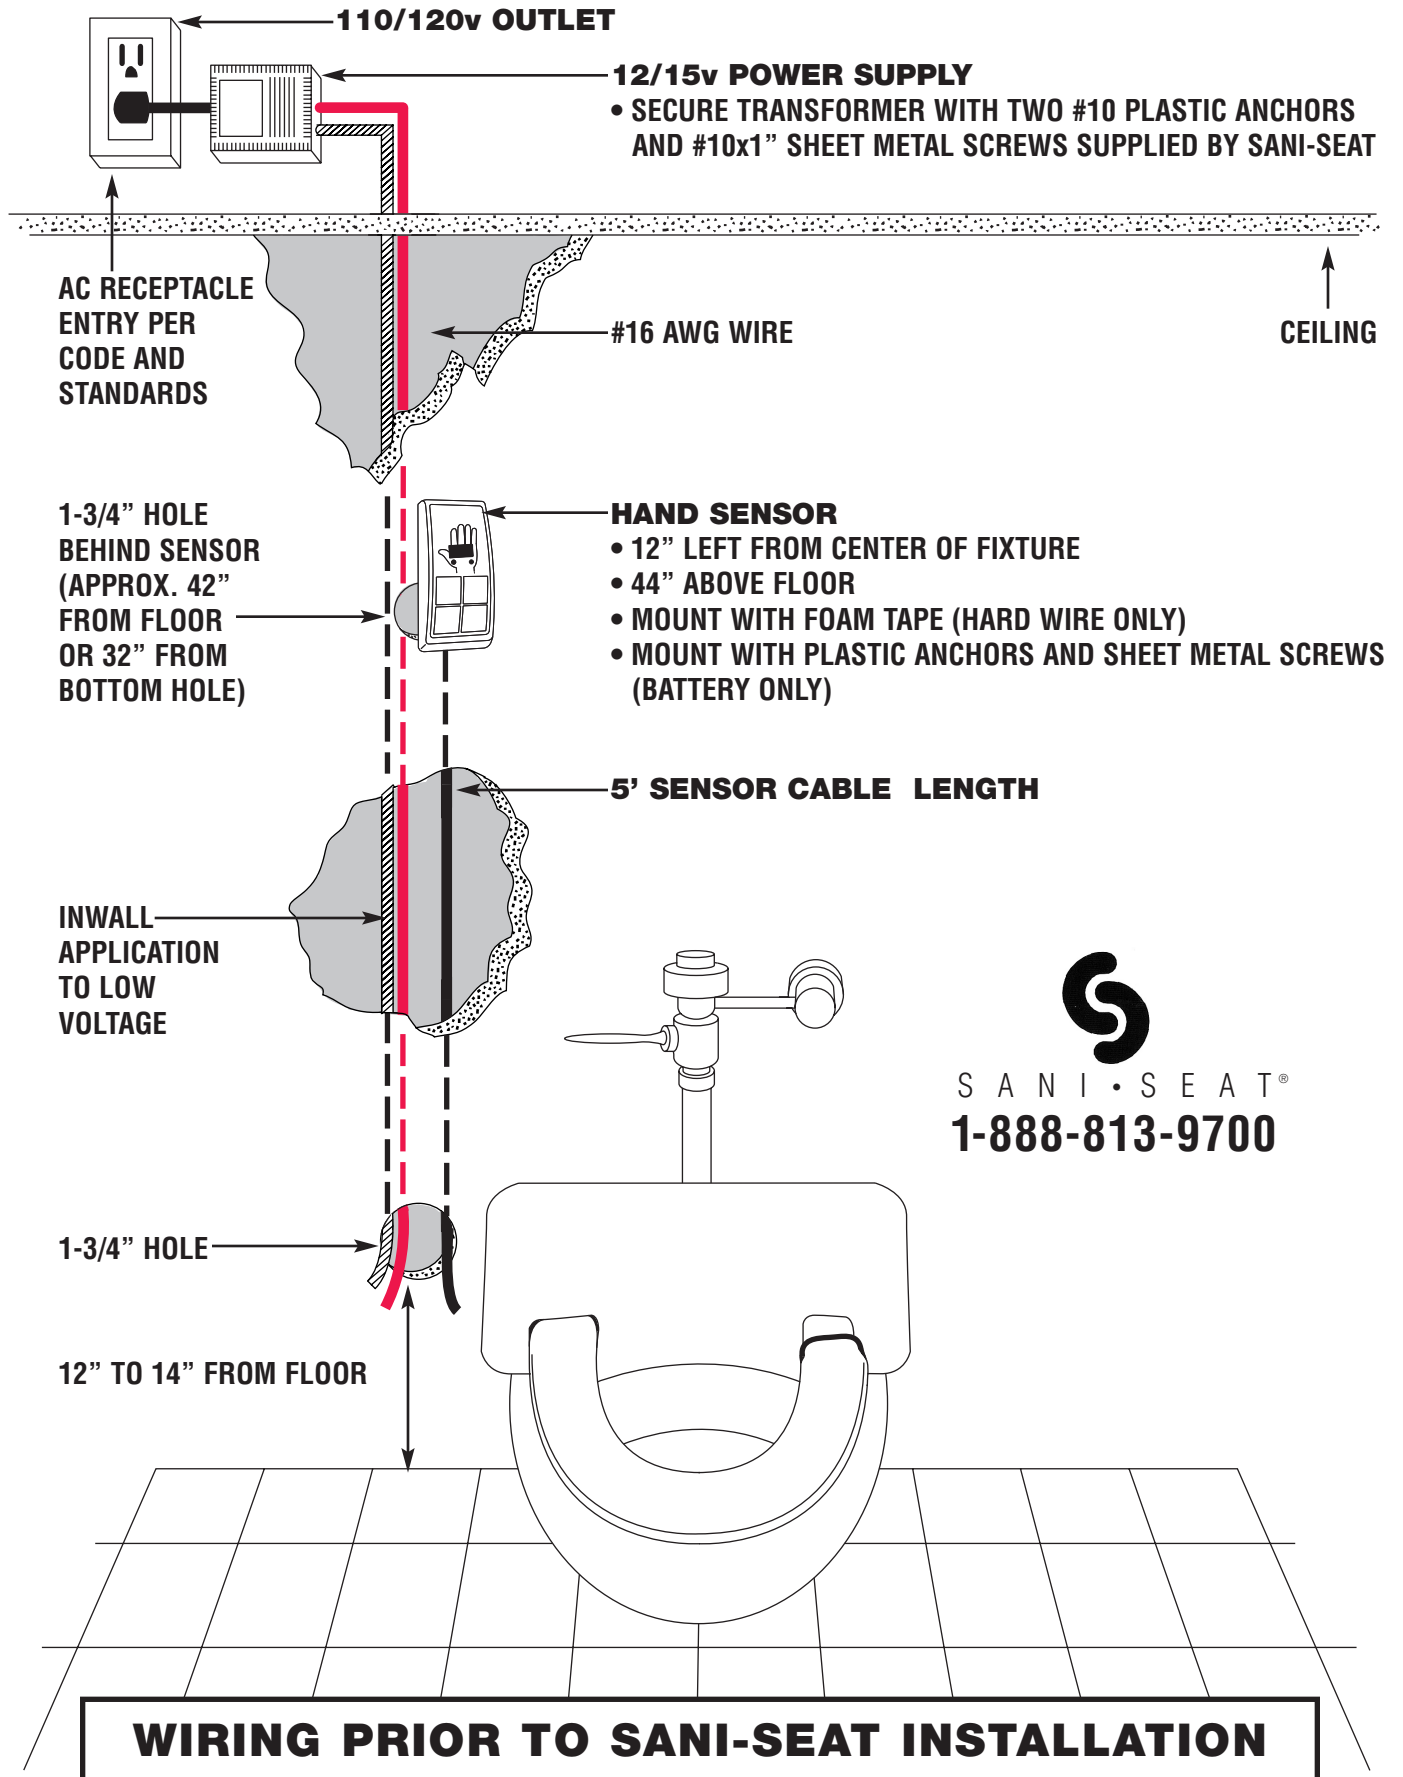

HARD WIRE INSTALLATION (with wiring behind wall)

SANI-SEAT®
1-888-813-9700